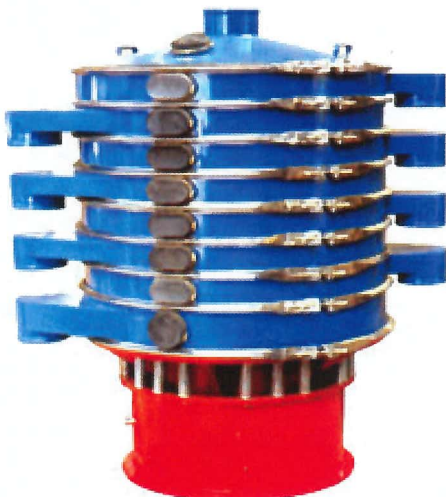

SORTING MACHINES

From T&I Global Ltd

CTC SORTING MACHINES

'SUPREX' Fibre Extractor

The SUPREX works on the principle of static charge. A Robust slow speed machine available in four models. Heavy duty construction ensures uniform fibre extraction along the length of the rollers.

'SORTRAXTOR' Sorter Cum Fibre Extractor

The SORTRAXTOR works on the principle of static charge. A Robust slow speed machine available in four models. Heavy duty construction ensures uniform fibre extraction along the length of the rollers.

'TEAHIVE' Multideck Vibroscreen

TEAHIVE—compact multideck Vibrograder ideally suited for final CTC tea grading. Heavy duty construction with specially designed vibro motor and springs ensures trouble free and consistent performance. Stainless steel meshes supplied with correct apertures end mesh diameter to ensure homogeneous sorting.

ORTHODOX & GREEN TEA SORTING

'STALKEX' Myddleton

STALKEX stalk extractor is used to separate the whole leaf and broken grades. Heavy duty construction with reciprocating movement.

'TEXAN' Hexagonal Goojie